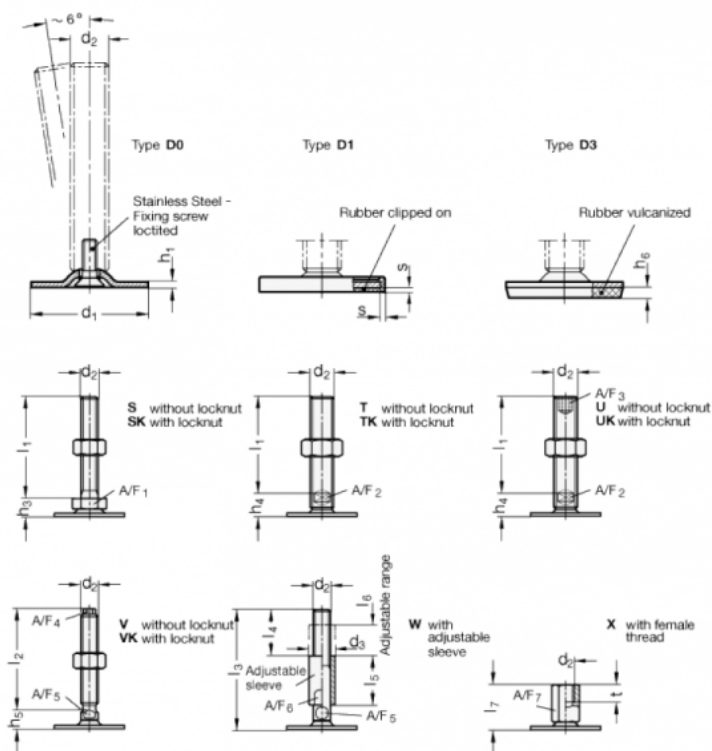

Data Sheet

Article number: 204180M24150D1UK

Description: E+G levelling foot
GN 41-80-M24-150-D1-UK

Note: UK With nut, Hexagon socket at the top, Wrench flat at the bottom

Measures

$$A/F2 = 19$$

$$s = 2$$

$$A/F3 = 12$$

$$d1 = 80$$

$$d2 = M24$$

$$h1 = 3$$

$$h4 = 21$$

$$h6 =$$

$$l1 = 150$$